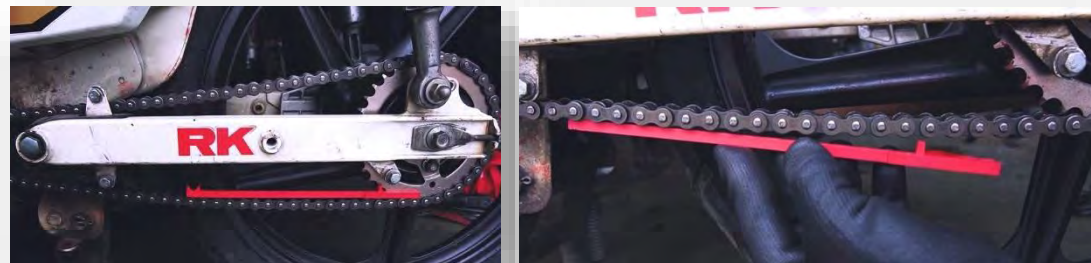

- Inspection your chain condition
- Training risk & warning sign of the chain
- Measuring the chain elongation & alignment by RK Inspection tool
- RK Chain Tool UCT2100(50) demonstration how to use
- Changing to the new chain with 20% discount from the retail price

Chain Warning Sign

Chain Tool UCT2100(50)

Inspection Tool

(* Please note that this service may be cancelled without prior notice.

RK EXCEL SPECIAL OFFER ISDE 2021

Pre-Order Offer for EXCEL Rim for Enduro & MX

- 30% discount from Retail Price
- Acceptable order qty maximum 4 sets per 1 rider

RIM SIZE	
FOR ENDURO	FOR MX
Front : 21 x 1.60	Front : 21 x 1.60
Rear : 18 x 2.15	Rear : 19 x 1.85 / 2.15

Applicable Models	
KTM: EXC, EXC-F, SX, SX-F	Husqvarna: TE, FE, TC, FC,
Yamaha: YZ, WR	Sherco: SE, SEF
Honda: CRF	GasGas: EC, XC
Suzuki: RM-Z	Beta: RR 2T, 4T
Kawasaki: KX	TM: EN, MX